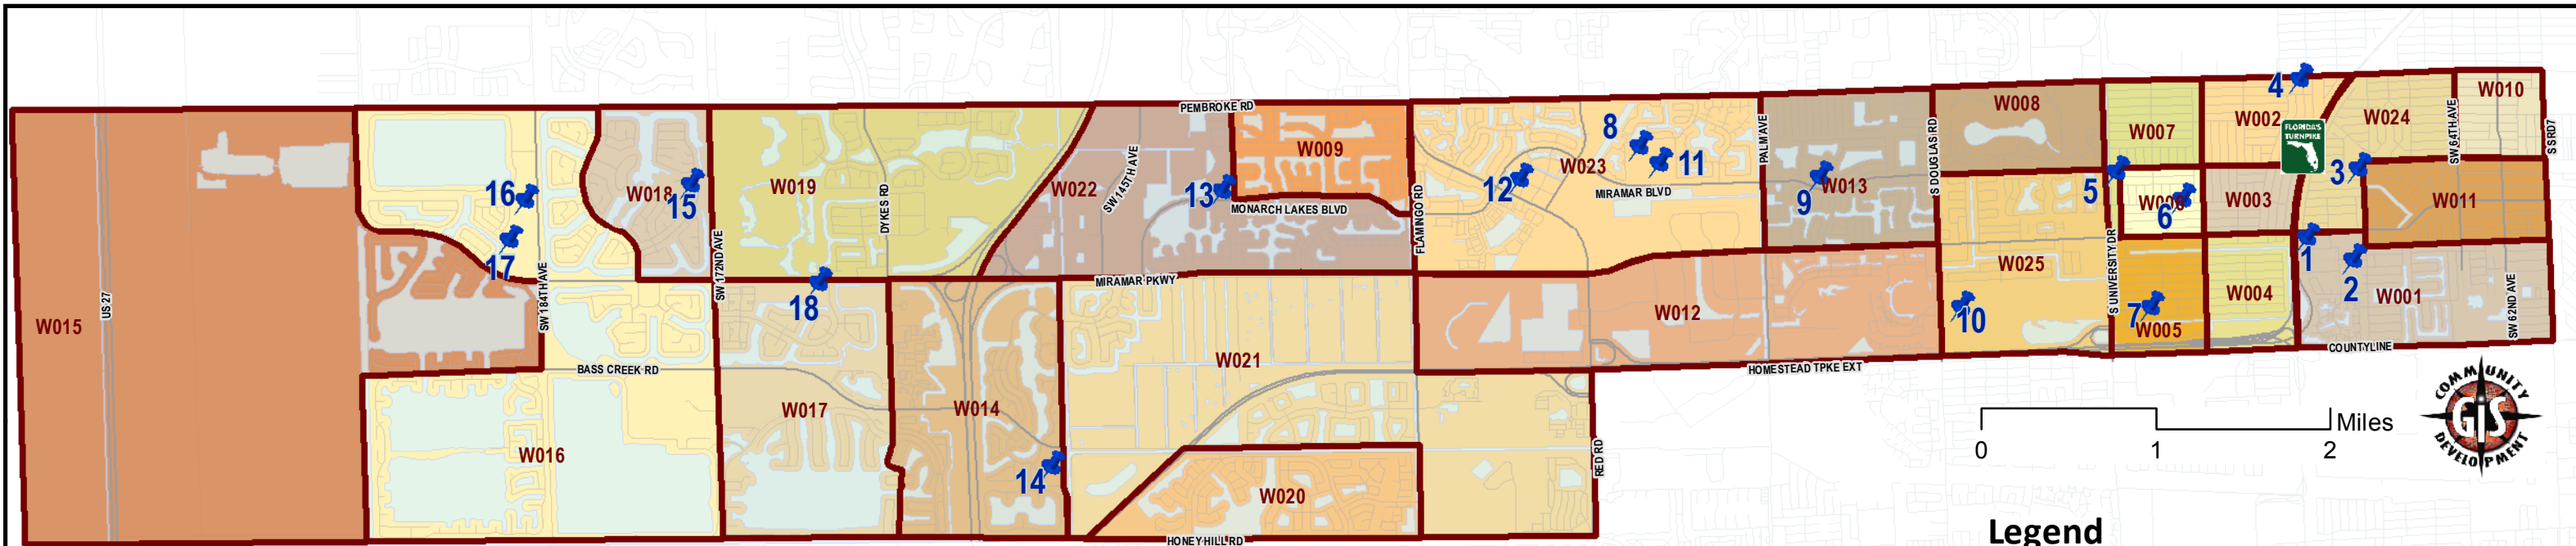

Election Precincts

Miramar Voters:
 A Voter Information Card has been mailed to your home.
 Please look for your precinct number from W001 to W025.
 With this precinct number, find which location is assigned
 to you in the table below and locate it on the map
 This is the designated location to cast your vote.

Legend

- Polling Station Locations
- Election Precinct Boundaries

PRECINCT	LOCATION	ADDRESS	POLLING STA	PRECINCT	LOCATION	ADDRESS	POLLING STA
W001	Vernon E Hargray Youth Enrichment Ctr	7000 MIRAMAR PKWY	1	W014	Coral Cove Elementary School	5100 SW 148TH AVE	14
W002	Pembroke Rd Baptist Church	7130 PEMBROKE RD	4	W015	Sunset Lakes Elementary School	18400 SW 25TH ST	16
W003	Miramar United Methodist Church	2507 UTOPIA DR	5	W016	Sunset Lakes Community Center	2801 SW 186TH AVE	17
W004	Miramar Youth Enrichment Center	7000 MIRAMAR PKWY	1	W017	Dolphin Bay Elementary School	16450 MIRAMAR PKWY	18
W005	Fairway Elementary School	7850 FAIRWAY BLVD	7	W018	Silver Lakes Elementary School	2300 SW 173RD AVE	15
W006	Sunshine Elementary School	7737 LASALLE BLVD	6	W019	Sunset Lakes Community Center	2801 SW 186TH AVE	17
W007	Miramar United Methodist Church	2507 UTOPIA DR	5	W020	Coral Cove Elementary School	5100 SW 148TH AVE	14
W008	Ansin Sports Complex	10801 MIRAMAR BLVD	8	W021	New Renaissance Middle School	10701 MIRAMAR BLVD	11
W009	Coconut Palm Elementary School	13601 MONARCH LAKES BLVD	13	W022	Miramar Town Center	2300 CIVIC CENTER PL	12
W010	A. C. Perry Elementary School	6850 SW 34 TH ST	2	W023	New Renaissance Middle School	10701 MIRAMAR BLVD	11
W011	A. C. Perry Elementary School	6850 SW 34 TH ST	2	W024	Miramar Elementary School	6831 SW 26TH ST	3
W012	Miramar High School	3601 SW 89TH AVE	10	W025	Fairway Elementary School	7850 FAIRWAY BLVD	7
W013	Sea Castle Elementary School	9600 MIRAMAR BLVD	9				